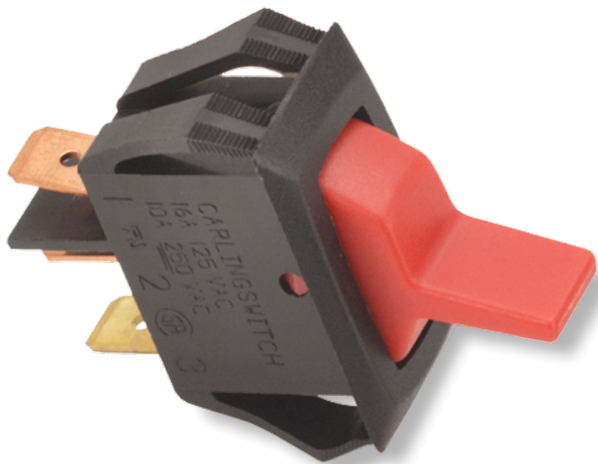

LRA-Series

Single Pole Lighted Rocker & Paddle Switches

PRODUCT WEBPAGE

request sample, configure part

Since its introduction, the Corvette switch has become the barometer for versatility and performance in the miniature switch market. This lighted version features the very same self cleaning contacts, international approvals, along with a wide variety of circuits, ratings, and actuator options that make the Corvette the switch of choice for various applications.

1	10-16	125-250	6-30
Pole	Amps	VAC	VDC

Typical Applications

- HVAC
- Transportation
- Lawn & Garden
- Lighting
- Commercial Food
- Power Strip

Authorized Sales Representatives and Distributors

Click on a region of the map below to find your local representatives and distributors or visit www.carlingtech.com/findarep.